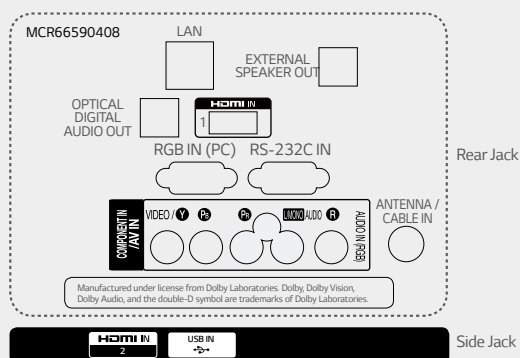

Connectivity