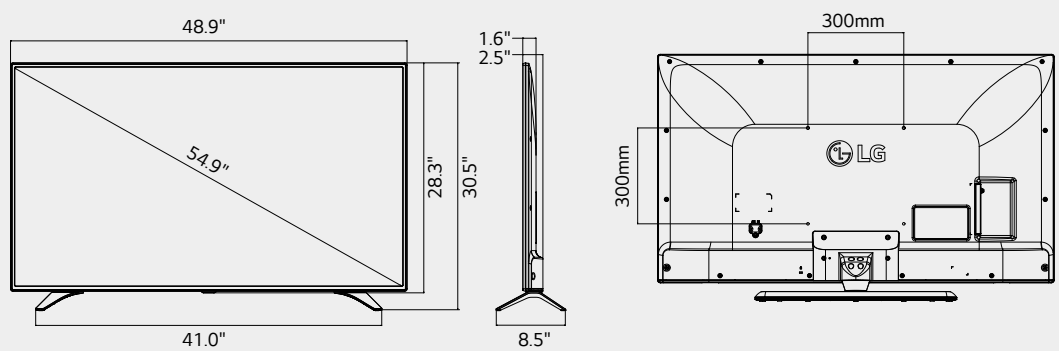

55"

48.9" x 30.5" x 8.5"
36.6lb

Essential Commercial TV Functionality

Specifications

		32	43	49	55
DISPLAY	Diagonal Size	31.5"	42.5"	48.5"	54.9"
	Type	Direct LED			Edge LED
	Resolution	1,366 x 768 (HD)	1,920 x 1,080 (FHD)		
	Brightness	240cd/m ²	400cd/m ²		
	Viewing Angle Degree	178° / 178°			
	Response Time (G to G)	9			
	Frame Rate	60 Hz			
BROADCASTING SYSTEM	Analog	NTSC			
	Digital	ATSC / VSB / Clear QAM			
VIDEO	Triple XD Engine	•			
	Real Cinema 24p (3:3 Pull down)	•			
	Dynamic Color Enhancer	•			
	Aspect Ratio	6 modes (16:9, Just scan, Set by program, 4:3, Zoom, Cinema Zoom 1)			
AUDIO	Audio Output / Speaker System	5W + 5W / 2.0 ch	10W + 10W / 2.0 ch		
	Sound Mode	6 modes (Standard, News, Music, Cinema, Sport, Game)			
	Optical Sound Sync	•			
	Clear Voice	•			
GENERAL FEATURES	Installation	USB Cloning			
	Management	WOL (Wake On LAN), SNMP, USB Diagnostics, Multi IR Code, HTNG/HDMI-CEC			
	USB	USB Auto playback+, Moving Picture Playback (.asf, .wmv, .divx, .avi, .mp4, .m4v, .mov, .mpg, .mpeg, .mpe, etc.), Picture (.jpeg, .jpg, .jpe, BMP, PNG), Audio Codec (MP3, AAC, M4A, WMA, WMA 10 pro, OGG)			
	Setting Option	Auto Off / Sleep Timer, Smart Energy Saving, Motion Eye Care			
HOSPITALITY FEATURES		PDM (Public Display Mode), Lock Mode, Welcome Screen (Splash Image), Insert Image, External Speaker Out, RJP Compatibility, Crestron® Connected Certified, Time Scheduler			
INTERFACE	Side	HDMI In, USB 2.0			
	Rear	RF In, AV In (Sharing with Component In), Component In + Video, Optical Video Audio Out, HDMI/HDPC In, RGB In, PC Audio Input (Sharing with Component Audio), RS-232C In, RJ45 (SNMP), External Speaker Out			
DIMENSION	Bezel Width (L/R, U, B) : on bezel based (mm)	14.8, 14.8, 17.7	10, 10, 15.2	10, 10, 15.2	12.9, 12.9, 15.9
	Bezel Width (L/R, U, B) : off bezel based (mm)	13, 13, 15.8	8.5, 8.5, 13.7	8.5, 8.5, 13.7	10.4, 10.4, 13.4
	Vesa (mm)	200 x 200		300 x 300	
	WxHxD / weight (with stand)	29.1" x 18.6" x 6.6" / 10.8lb	38.3" x 24.6" x 8.7" / 20.5lb	43.6" x 27.6" x 9.3" / 25.2lb	48.9" x 30.5" x 8.5" / 36.6lb
	WxHxD / weight (Carton)	32.0" x 20.1" x 5.6" / 13.4lb	41.7" x 26.0" x 6.0" / 24.9lb	47.0" x 30.3" x 6.2" / 29.8lb	53.5" x 32.9" x 6.0" / 47.0lb
POWER	Voltage, Hz	100~240V, 50 / 60 Hz			
	Typical (Watts)	16.5	33.0	37.0	49.0
	Stand-by (Watts)	0.5			
STANDARD APPROVAL	Safety	UL			
	Environment	FCC			
	Etc.	RoHS, UL, NOM, ENERGY STAR® Qualified			
UPC	719192611856	719192611849	719192611832	719192611825	