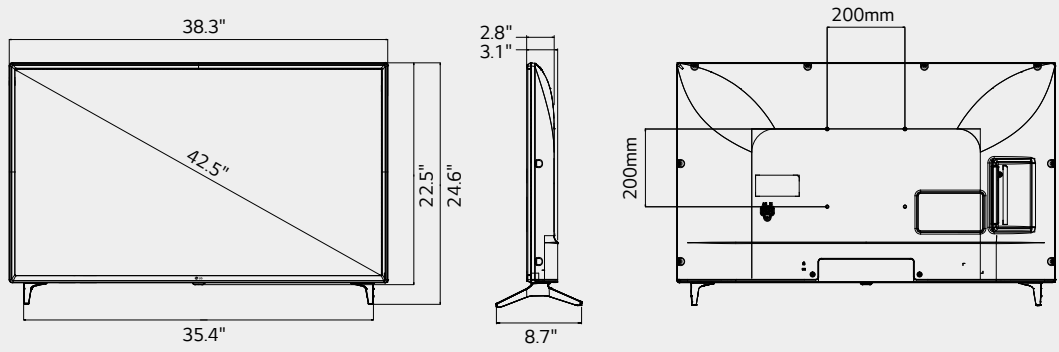

43"

38.3" x 24.6" x 8.7"
20.5lb