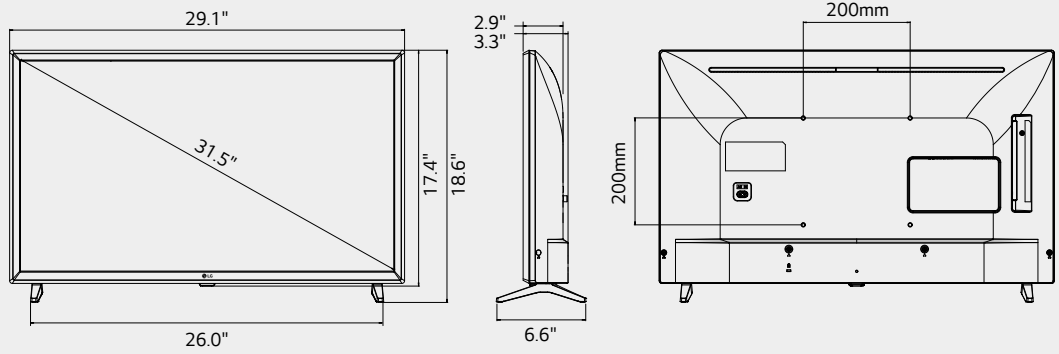

Essential Commercial TV Functionality

Dimensions

32"

29.1" x 18.6" x 6.6"
10.8lb