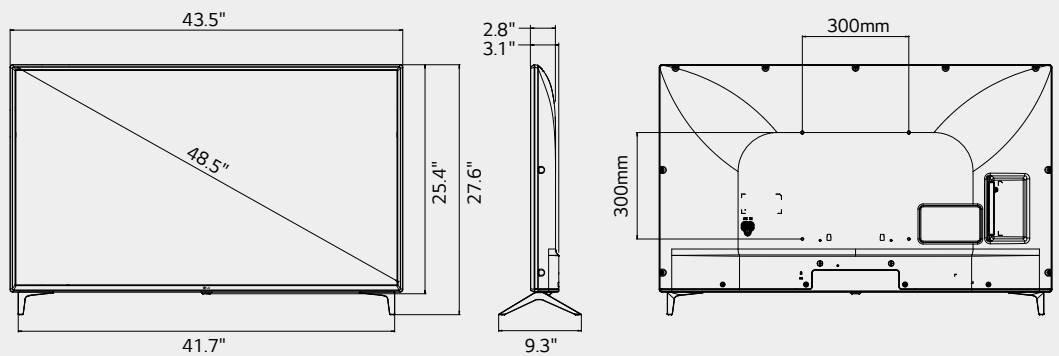

55"

48.9" x 30.5" x 8.5"
36.6lb

Essential Commercial TV Functionality

Specifications

		32	43	49	55
DISPLAY	Diagonal Size	31.5"	42.5"	48.5"	54.9"
	Type	Direct LED			Edge LED
	Resolution	1,366 x 768 (HD)	1,920 x 1,080 (FHD)		
	Brightness	240cd/m ²	400cd/m ²		
	Viewing Angle Degree	178° / 178°			
	Response Time (G to G)	9			
	Frame Rate	60 Hz			
BROADCASTING SYSTEM	Analog	NTSC			
	Digital	ATSC / VSB / Clear QAM			
VIDEO	Triple XD Engine	•			
	Real Cinema 24p (3:3 Pull down)	•			
	Dynamic Color Enhancer	•			
	Aspect Ratio	6 modes (16:9, Just scan, Set by program, 4:3, Zoom, Cinema Zoom 1)			
AUDIO	Audio Output / Speaker System	5W + 5W / 2.0 ch	10W + 10W / 2.0 ch		
	Sound Mode	6 modes (Standard, News, Music, Cinema, Sport, Game)			
	Optical Sound Sync	•			
	Clear Voice	•			
GENERAL FEATURES	Installation	USB Cloning			
	Management	WOL (Wake On LAN), SNMP, USB Diagnostics, Multi IR Code, HTNG/HDMI-CEC			
	USB	USB Auto playback+, Moving Picture Playback (.asf, .wmv, .divx, .avi, .mp4, .m4v, .mov, .mpg, .mpeg, .mpe, etc.), Picture (.jpeg, .jpg, .jpe, BMP, PNG), Audio Codec (MP3, AAC, M4A, WMA, WMA 10 pro, OGG)			
	Setting Option	Auto Off / Sleep Timer, Smart Energy Saving, Motion Eye Care			
HOSPITALITY FEATURES		PDM (Public Display Mode), Lock Mode, Welcome Screen (Splash Image), Insert Image, External Speaker Out, RJP Compatibility, Crestron® Connected Certified, Time Scheduler			
INTERFACE	Side	HDMI In, USB 2.0			
	Rear	RF In, AV In (Sharing with Component In), Component In + Video, Optical Video Audio Out, HDMI/HDPC In, RGB In, PC Audio Input (Sharing with Component Audio), RS-232C In, RJ45 (SNMP), External Speaker Out			
DIMENSION	Bezel Width (L/R, U, B) : on bezel based (mm)	14.8, 14.8, 17.7	10, 10, 15.2	10, 10, 15.2	12.9, 12.9, 15.9
	Bezel Width (L/R, U, B) : off bezel based (mm)	13, 13, 15.8	8.5, 8.5, 13.7	8.5, 8.5, 13.7	10.4, 10.4, 13.4
	Vesa (mm)	200 x 200		300 x 300	
	WxHxD / weight (with stand)	29.1" x 18.6" x 6.6" / 10.8lb	38.3" x 24.6" x 8.7" / 20.5lb	43.6" x 27.6" x 9.3" / 25.2lb	48.9" x 30.5" x 8.5" / 36.6lb
	WxHxD / weight (Carton)	32.0" x 20.1" x 5.6" / 13.4lb	41.7" x 26.0" x 6.0" / 24.9lb	47.0" x 30.3" x 6.2" / 29.8lb	53.5" x 32.9" x 6.0" / 47.0lb
POWER	Voltage, Hz	100~240V, 50 / 60 Hz			
	Typical (Watts)	16.5	33.0	37.0	49.0
	Stand-by (Watts)	0.5			
STANDARD APPROVAL	Safety	UL			
	Environment	FCC			
	Etc.	RoHS, UL, NOM, ENERGY STAR® Qualified			
UPC	719192611856	719192611849	719192611832	719192611825	