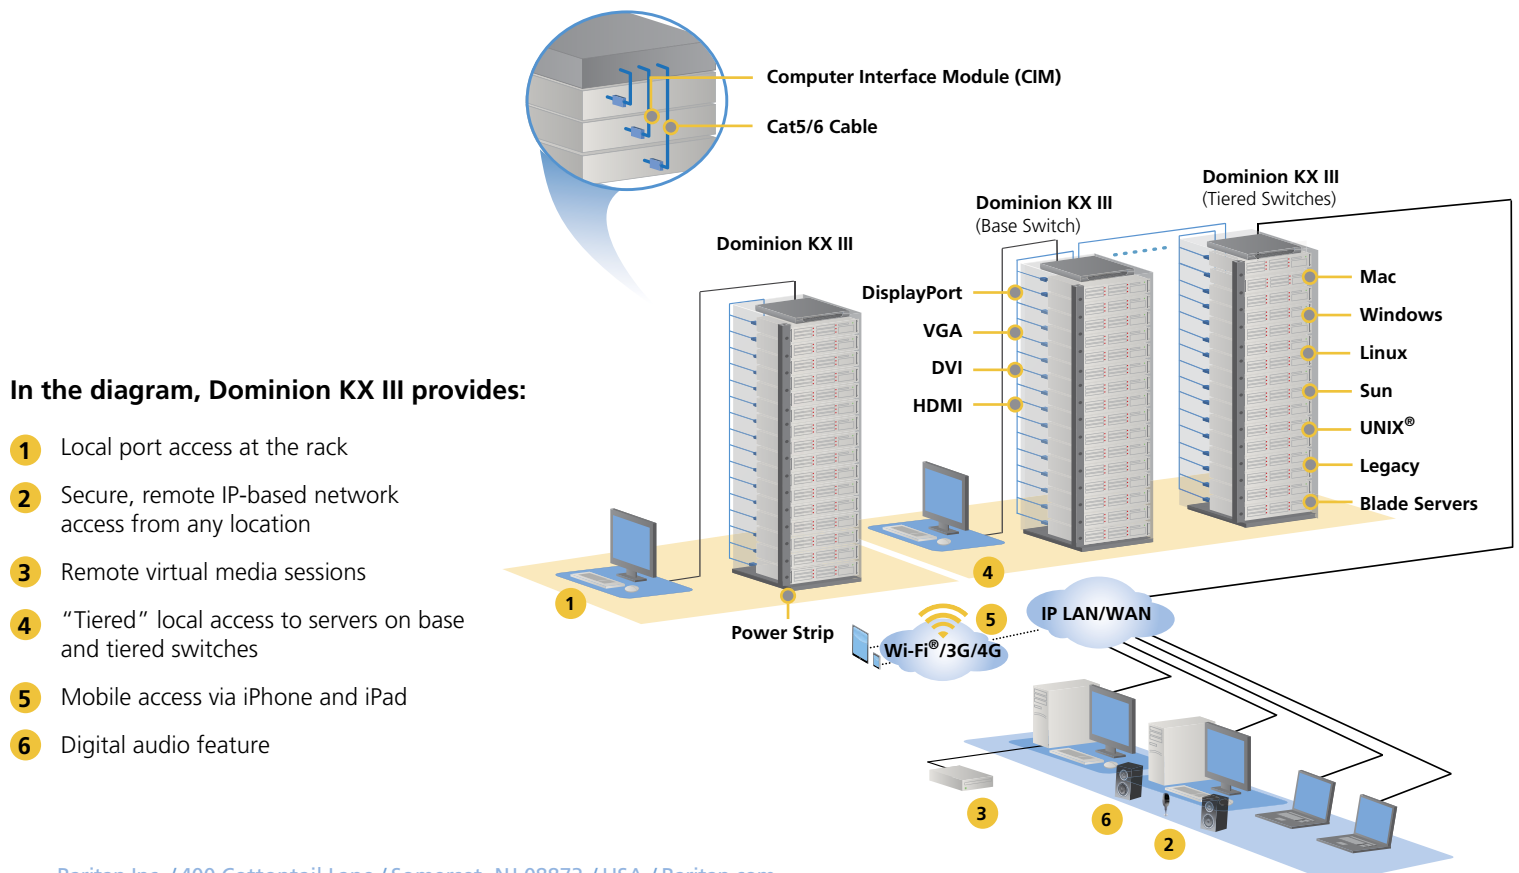

The Dominion KX III is an enterprise-class, secure, KVM-over-IP switch that provides 1, 2, 4 or 8 users with remote BIOS-level control of 8 to 64 servers. With higher performance and enhanced reliability, the Dominion KX III outperforms the competition. KX III comes with standard features such as DVI/HDMI/DisplayPort digital and analog video, audio, virtual media, smart card/CAC, blade server support, and mobile access. Deploy individually, or with Raritan's CommandCenter Secure Gateway (CC-SG).

Military Grade Security and Reliability

Raritan's KVM-over-IP products meet U.S. and Canadian government security mandates and are widely used by military and government agencies. As the most secure KVM-over-IP switch, the Dominion KX III includes a FIPS 140-2 certified cryptographic module, smart-card/CAC authentication, and IPv6. And with dual power supplies and dual gigabit Ethernet ports, the Dominion KX III is the most reliable and secure digital KVM switch in the industry.

Connect easily and quickly from anywhere

- ▶ True, anytime/anywhere, high performance remote and local access
- ▶ Connect via LAN, WAN, modem or Internet
- ▶ CommandCenter management or standalone
- ▶ Mobile KVM-over-IP access via iPhone and iPad
- ▶ External modem for emergency access
- ▶ Native Windows and Java clients support Windows, Linux, Sun and Mac users
- ▶ Multi-browser access for Internet Explorer and Firefox access

Complete and total access and control

- ▶ Browser-based, BIOS level access and control
- ▶ Universal Virtual media to remotely install OS, load software, transfer files and backup data
- ▶ Includes DVD/CD-ROMs, USB mass storage devices, PC hard drives, floppy drives, and ISO images
- ▶ Remote power control with optional PX rack PDUs
- ▶ Fastest, tightest mouse synchronization without changing server mouse settings
- ▶ Play and record digital audio
- ▶ Chinese and Japanese language support