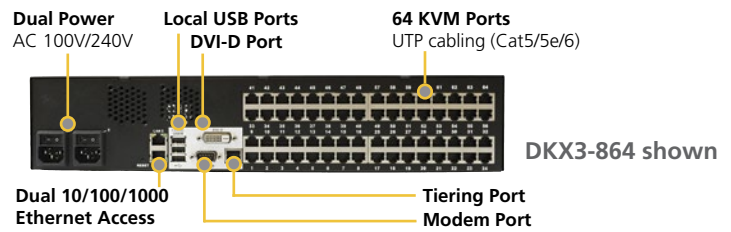

Specifications

Dominion KX III Model	Description	Dimensions (WxDxH)	Weight	Power and Heat Dissipation
DKX3-864	64 server ports, 8 remote users, 1 local port for use at the rack	17.3" x 13.3" x 3.5"; 440mm x 338mm x 88mm	12.39 lbs; 5.62 kg	Dual Power 110V/240V, 50-60Hz 1.8A 60W 52 KCAL
DKX3-832	32 server ports, 8 remote users, 1 local port for use at the rack	17.3" x 13.15" x 1.73"; 440mm x 334mm x 44mm	9.96 lbs; 4.52 kg	
DKX3-808	8 server ports, 8 remote users, 1 local port for use at the rack			
DKX3-464	64 server ports, 4 remote users, 1 local port for use at the rack	17.3" x 13.3" x 3.5"; 440mm x 338mm x 88mm	12.39 lbs; 5.62 kg	
DKX3-432	32 server ports, 4 remote users, 1 local port for use at the rack	17.3" x 13.15" x 1.73"; 440mm x 334mm x 44mm	9.08 lbs; 4.12 kg	
DKX3-416	16 server ports, 4 remote users, 1 local port for use at the rack			
DKX3-232	32 server ports, 2 remote users, 1 local port for use at the rack			
DKX3-216	16 server ports, 2 remote users, 1 local port for use at the rack			
DKX3-132	32 server ports, 1 remote user, 1 local port for use at the rack	17.3" x 13.15" x 1.73"; 440mm x 334mm x 44mm	8.60 lbs; 3.9 kg	
DKX3-116	16 server ports, 1 remote user, 1 local port for use at the rack			
DKX3-108	8 server ports, 1 remote user, 1 local port for use at the rack			

Computer Interface Modules (CIMs)

D2CIM-DVUSB – Dual USB, VGA CIM for BIOS virtual media and advanced features	D2CIM-DVUSB-DVI – Dual USB, DVI-D CIM for BIOS virtual media and advanced features
D2CIM-VUSB – USB CIM for virtual media and Absolute Mouse Synchronization	D2CIM-DVUSB-HDMI – Dual USB, HDMI CIM for BIOS virtual media and advanced features
DCIM-PS2 – CIM for PS/2	D2CIM-DVUSB-DP – Dual USB, DisplayPort CIM for BIOS virtual media and advanced features
DCIM-SUN – CIM for Sun	D2CIM-PWR – CIM for remote power management
DCIM-USBG2 – CIM for USB and Sun USB	P2CIM-SER – CIM for serial (ASCII) devices

Specifications for All Dominion KX III Models

Form Factor	1U and 2U full width, rack mountable (brackets included)
Operating Temperature	0° - 45° C (32° - 113° F)
Humidity	0% - 85% RH
Remote Connection	Network: Dual 10/100/1000 gigabit Ethernet access; dual-stack: IPv4 and IPv6 Modem Port: DB9(F) DTE Protocols: TCP/IP, HTTP, HTTPS, UDP, RADIUS, SNTP, DHCP, PAP, CHAP, LDAP, SNMP v2 and v3
Local Access Port	Video: DVI-D (F) Keyboard/Mouse: USB(F), 1 USB front, 3 USB rear Tiering Port: RJ45
Sample Video Resolutions	PC text mode: 640x350, 640x480, 720x400 PC graphic mode: 640x480, 800x600, 1024x768, 1152x864, 1280x1024, 1440x900, 1680x1050, 1600x1200, 1920x1080 Sun video mode: 1024x768, 1152x864, 1152x900, 1280x1024
Warranty	Two years standard with advanced replacement*