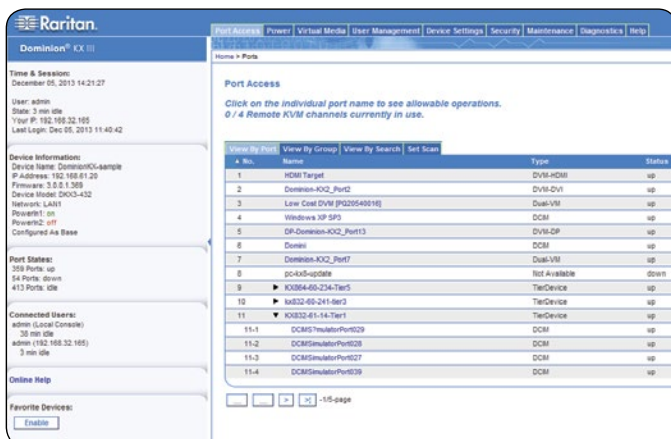

Secure, Reliable, Powerful, and Dependable

Military Grade Security & Reliability

- Uses FIPS 140-2-certified cryptographic module
- Smart card / CAC authentication – local and remote
- 256-bit AES or 128-bit RC4 encryption
- Dual power supplies and Gigabit Ethernet with failover
- All data encrypted, including video transmissions and virtual media
- Secure Linux-based appliance
- Local or centralized authentication with LDAP, RADIUS or Active Directory support
- Dual-stack networking: IPv4 and IPv6
- Configurable user and group permissions
- User-configurable TCP ports
- Supports strong password protection
- Customizable security banner
- Can upload customer's digital security certificate
- SNMP v2 and v3 management. Syslog.