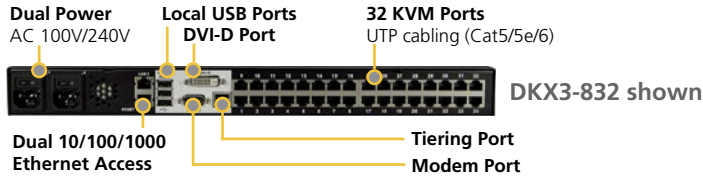

Specifications

Dominion KX III Model	Description	Dimensions (WxDxH)	Weight	Power and Heat Dissipation
DKX3-864	64 server ports, 8 remote users, 1 local port for use at the rack	17.3" x 13.3" x 3.5"; 440mm x 338mm x 88mm	12.39 lbs; 5.62 kg	Dual Power 110V/240V, 50-60Hz 1.8A 60W 52 KCAL
DKX3-832	32 server ports, 8 remote users, 1 local port for use at the rack	17.3" x 13.15" x 1.73"; 440mm x 334mm x 44mm	9.96 lbs; 4.52 kg	
DKX3-808	8 server ports, 8 remote users, 1 local port for use at the rack			
DKX3-464	64 server ports, 4 remote users, 1 local port for use at the rack	17.3" x 13.3" x 3.5"; 440mm x 338mm x 88mm	12.39 lbs; 5.62 kg	
DKX3-432	32 server ports, 4 remote users, 1 local port for use at the rack	17.3" x 13.15" x 1.73"; 440mm x 334mm x 44mm	9.08 lbs; 4.12 kg	
DKX3-416	16 server ports, 4 remote users, 1 local port for use at the rack			
DKX3-232	32 server ports, 2 remote users, 1 local port for use at the rack			
DKX3-216	16 server ports, 2 remote users, 1 local port for use at the rack			
DKX3-132	32 server ports, 1 remote user, 1 local port for use at the rack	17.3" x 13.15" x 1.73"; 440mm x 334mm x 44mm	8.60 lbs; 3.9 kg	
DKX3-116	16 server ports, 1 remote user, 1 local port for use at the rack			
DKX3-108	8 server ports, 1 remote user, 1 local port for use at the rack			

Computer Interface Modules (CIMs)

D2CIM-DVUSB – Dual USB, VGA CIM for BIOS virtual media and advanced features	D2CIM-DVUSB-DVI – Dual USB, DVI-D CIM for BIOS virtual media and advanced features
D2CIM-VUSB – USB CIM for virtual media and Absolute Mouse Synchronization	D2CIM-DVUSB-HDMI – Dual USB, HDMI CIM for BIOS virtual media and advanced features
DCIM-PS2 – CIM for PS/2	D2CIM-DVUSB-DP – Dual USB, DisplayPort CIM for BIOS virtual media and advanced features
DCIM-SUN – CIM for Sun	D2CIM-PWR – CIM for remote power management
DCIM-USBG2 – CIM for USB and Sun USB	P2CIM-SER – CIM for serial (ASCII) devices

Specifications for All Dominion KX III Models

Form Factor	1U and 2U full width, rack mountable (brackets included)
Operating Temperature	0° - 45° C (32° - 113° F)
Humidity	0% - 85% RH
Remote Connection	Network: Dual 10/100/1000 gigabit Ethernet access; dual-stack: IPv4 and IPv6 Modem Port: DB9(F) DTE Protocols: TCP/IP, HTTP, HTTPS, UDP, RADIUS, SNTP, DHCP, PAP, CHAP, LDAP, SNMP v2 and v3
Local Access Port	Video: DVI-D (F) Keyboard/Mouse: USB(F), 1 USB front, 3 USB rear Tiering Port: RJ45
Sample Video Resolutions	PC text mode: 640x350, 640x480, 720x400 PC graphic mode: 640x480, 800x600, 1024x768, 1152x864, 1280x1024, 1440x900, 1680x1050, 1600x1200, 1920x1080 Sun video mode: 1024x768, 1152x864, 1152x900, 1280x1024
Warranty	Two years standard with advanced replacement*